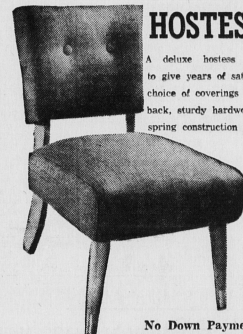

HOSTESS CHAIRS

Reg. 24.95

19.97

No Down Payment—5.00 Monthly