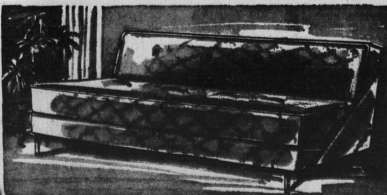

SPACE-SAVER SOFA-BED

REG. 59.95

49.97

No down payment—6.00 monthly