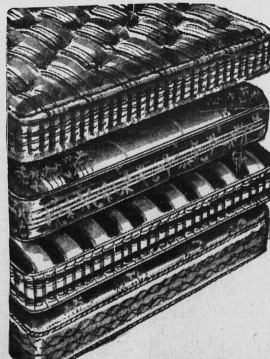

MATTRESSES

THE VERMONT

Regular 59.95

44.97

No Down Payment—5.00 Monthly

THE ULTRA REST BY SIMMONS

Regular 89.50

59.97

No Down Payment—6.00 Monthly