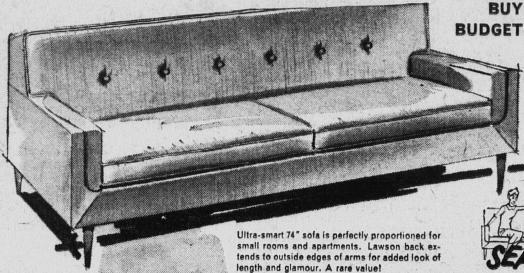

COMMENCES TODAY AND CONTINUES UNTIL NOON SATURDAY

PRICE BUSTERS

SALE

BUY ON BUDGET TERMS

35 CHESTERFIELD

Suites by Kroehler

Delightfully Styled . . . Suprably constructed . . . and wide choice of covers and colors . . .

Choose soft, warm, plyable, heavy, vinyl leatherette or handsome, durable easy care for Tapestry or Nylon Frieze Covers.

REFURNISH NOW FOR CHRISTMAS at prices slashed

to as low as **$187.00**