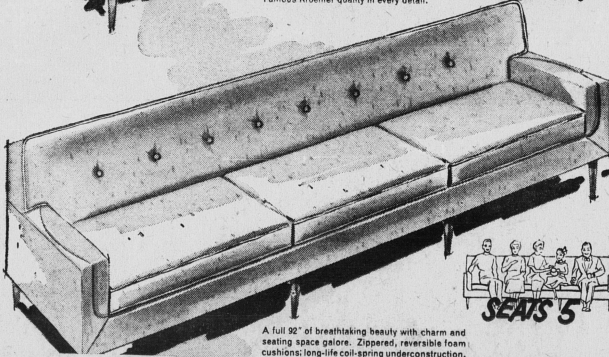

COMMENCES TODAY AND CONTINUES UNTIL NOON SATURDAY

PRICE BUSTERS

SALE

BUY ON BUDGET TERMS

35 CHESTERFIELD

Suites by Kroehler

Delightfully Styled . . . Suprably constructed . . . and wide choice of covers and colors . . .

Choose soft, warm, plyable, heavy, vinyl leatherette or handsome, durable easy care for Tapestry or Nylon Frieze Covers.

REFURNISH NOW FOR CHRISTMAS at prices slashed

to as low as **$187.00**