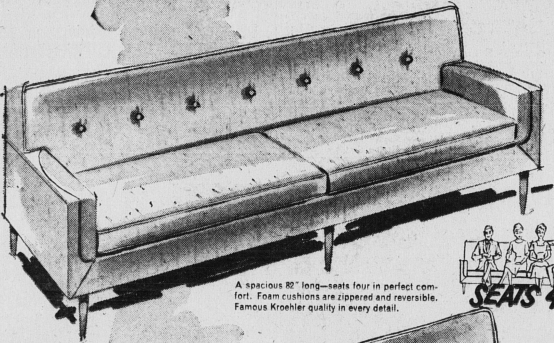

COMMENCES TODAY AND CONTINUES UNTIL NOON SATURDAY

PRICE BUSTERS

SALE

BUY ON BUDGET TERMS

35 CHESTERFIELD

Suites by Kroehler

Delightfully Styled . . . Suprably constructed . . . and wide choice of covers and colors . . .

Choose soft, warm, plyable, heavy, vinyl leatherette or handsome, durable easy care for Tapestry or Nylon Frieze Covers.

REFURNISH NOW FOR CHRISTMAS at prices slashed

to as low as **$187.00**