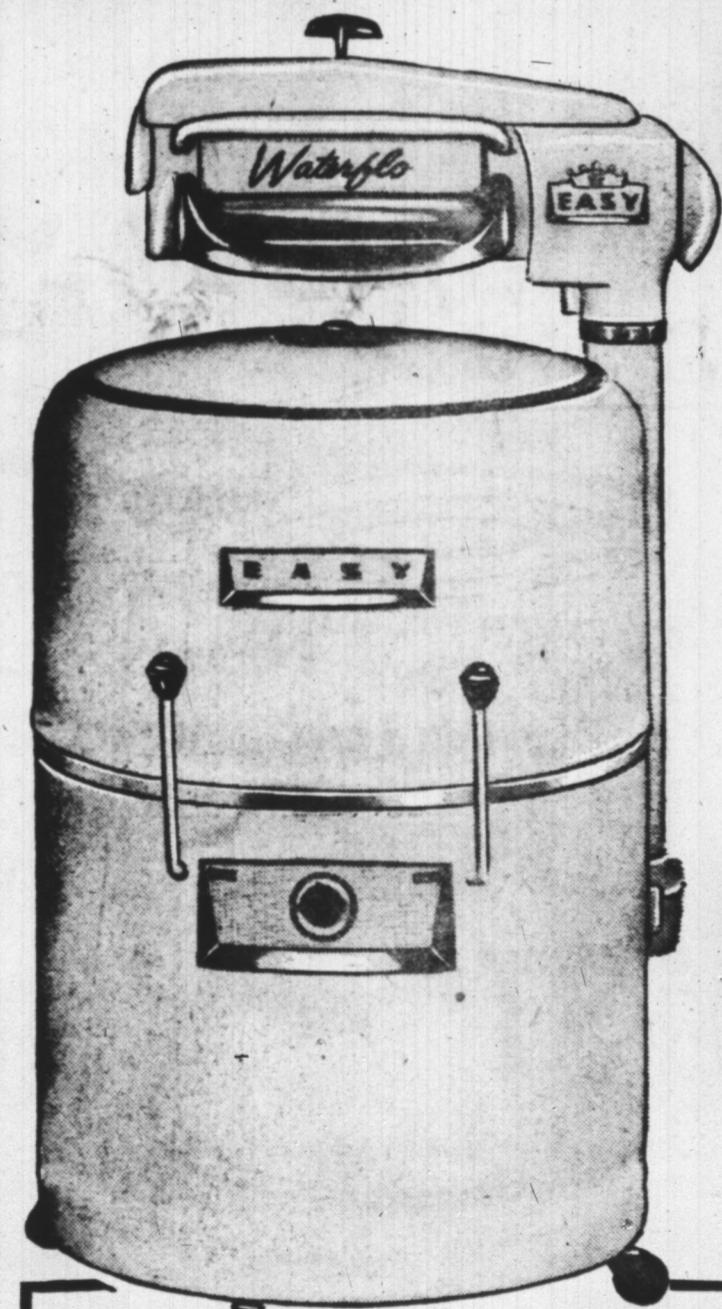

Come in! we can prove it!

LOWEST PRICE EVER!

FOR THIS GENUINE

EASY Waterflo WASHER

WITH AUTOMATIC
PUMP and TIMER!

- Giant tub capacity holds oversize load of clothes.
- EASY safety wringer with instant pressure release.
- Handsome modern full skirt styling.