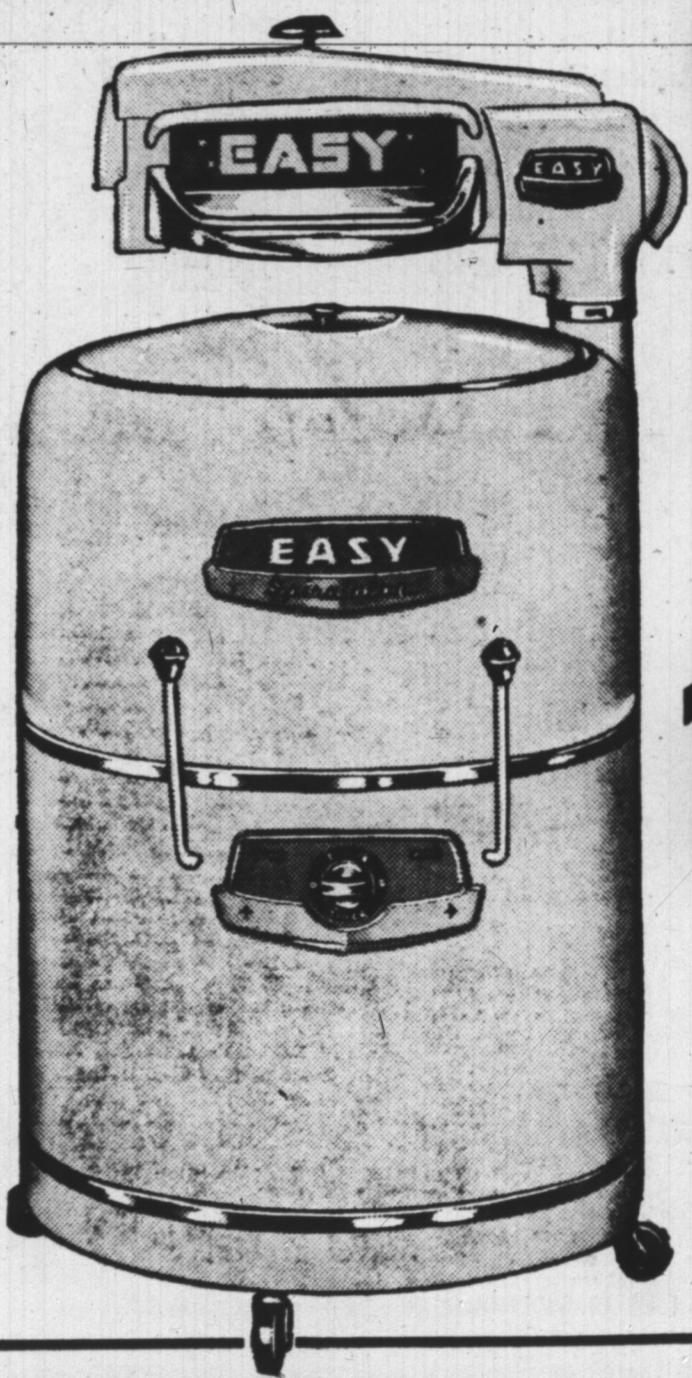

**EASY
Spiralator
WASHER**

WITH PUMP and TIMER

ALL FOR ONLY

169.95

or $1.00 weekly

- EXCLUSIVE EASY SPIRALATOR WASHES CLEANER, FASTER, SAFER THAN ANY OTHER ACTION
- GIANT EASY TUB HOLDS BIGGER LOAD... SAVES WASH TIME
- INSTANT RELEASE WRINGER IS SAFER TO USE

FREE YEARS SUPPLY
OF
BLUE SURF
AND PLASTIC CLOTHES HAMPER

COME IN TODAY!

WEEKLY or MONTHLY TERMS
TO SUIT YOUR BUDGET

WE DEFY ANYONE

...to match EASY
features... washing action
at LOW, LOW PRICES
See for yourself how
EASY Spiralator
washes faster, safer than
any other washing action

Come in! we can prove it!

WE DEFY ANYONE

...to find an Automatic
Washer that washes better,
safer yet uses less hot
water and is more
economical to operate!

EASY
Automatic Washers
are known for their
trouble-free operation too!

Come in! we can prove it!

WE DEFY ANYONE

...to find an Automatic Dryer
that dries faster and safer
than EASY DRYER'S
METER'D-AIRE
DRYING

Meter'd-Aire
actually gets more
drying out of every
cent's worth of electricity

Come in! we can prove it!

LOWEST PRICE EVER!

FOR THIS GENUINE

EASY Waterflo WASHER