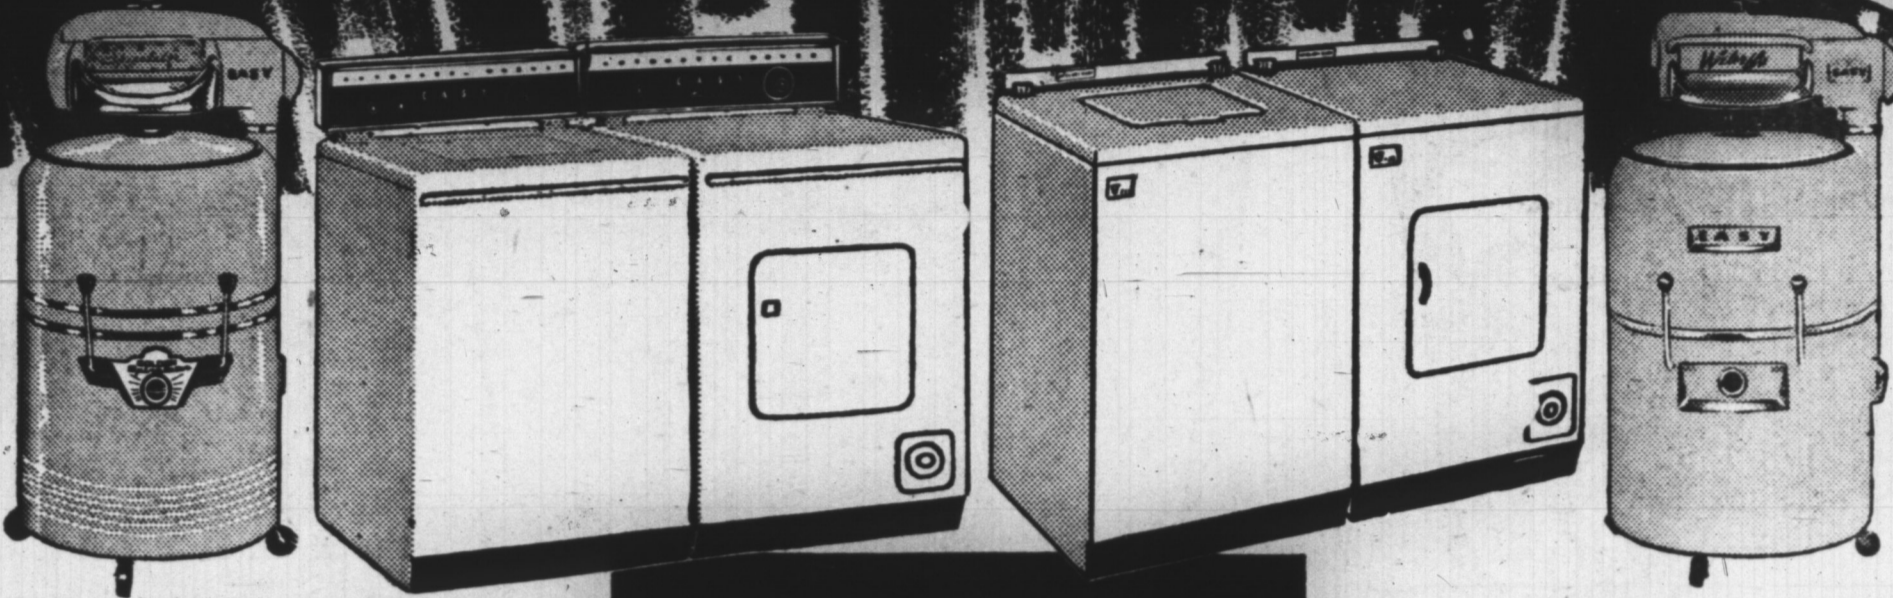

**McCLARY
EASY**

WASHERAMA Sale

SEE the LATEST
GREATEST ADVANCES
in Home Laundry
Equipment!

SEE the BIGGEST
WASHER and DRYER
VALUES ever offered!

**YOU'VE GOT TO SEE
THIS TO BELIEVE IT!**