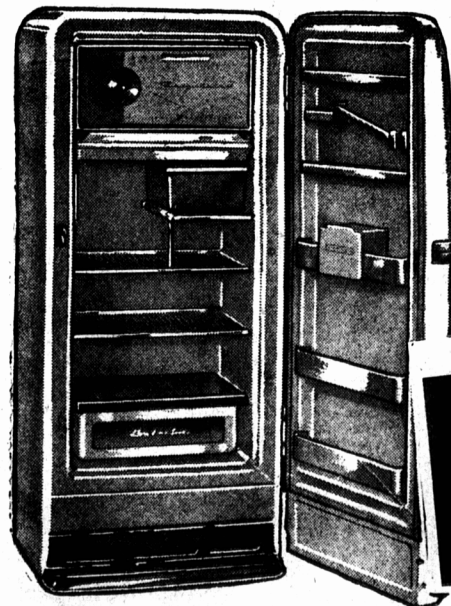

SALE PRICED! BIG SAVINGS! POPULAR 1954 "FRIGIDAIRE" REFRIGERATORS

Note the Features...the Low Prices, of these Top-Selling "Frigidaire"! Take advantage of this outstanding offer and save dollars at EATON'S.

DELUXE 9 cu. ft. Featuring PUSH BUTTON DEFROST

Automatic reset defrosting . . . complete defrosting at touch of finger. When defrosting is completed, refrigerating mechanism automatically turns on.

- Full width freezer, should hold up to 38 lbs. of frozen food.
- Frozen juice can rack
- "Quickube" ice trays
- Full width sliding hydrator
- Pantry door with egg server and butter keeper
- Approx. size: height 59 1/2", width 27 1/2", depth 30 3/4"

DELUXE 9.1 cu. ft.

- Full width freezer for up to 38 lbs. of frozen foods
- Frozen juice can rack
- "Quickube" ice trays
- Full width sliding hydrator
- Pantry door with egg server, butter compartment
- Height 59 1/2", width 27 1/2", depth 30 3/4"

EATON'S OPENING SALE PRICE

257.00 Each

NO DOWN PAYMENT UP TO 24 MONTHS TO PAY

DELUXE 7.6 cu. ft.

- Full width freezer holds about 27.3 lbs frozen foods
- Strong bar-type shelves
- Full width hydrator
- Removable door shelves
- Butter storage compartment
- Approx. size: height 56 1/8", width 24 1/2" depth 29"