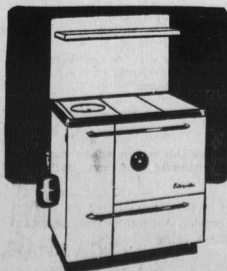

$60 TRADE-IN ALLOWANCE

ENTERPRISE
KEMAC RANGE

REGULAR 299.95

239.95 and your old Range

BUY NOW—PAY NEXT YEAR
NO DOWN PAYMENT — $13.00 MONTHLY