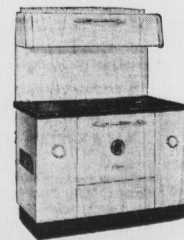

$60. TRADE-IN ALLOWANCE

ENTERPRISE

Coal and wood Range

- This is a famous Enterprise quality built range
- Fully extended model with high closet
- Large roomy firebox for coal and wood or wood only
- Complete with copper reservoir, guaranteed not to rust

217.00 and your old Range

REGULAR 277.00

BUY NOW—PAY NEXT YEAR
NO DOWN PAYMENT — $13.00 MONTHLY