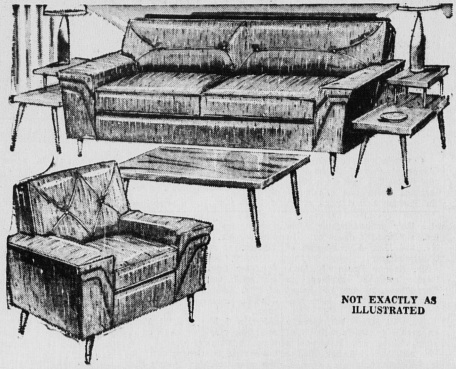

SEPTEMBER SALE

OF HARDWARE and HOME GOODS
ONLY 4 DAYS LEFT — SALE ENDS SATURDAY SEPT. 19

UNBELIEVEABLE FURNITURE VALUES

3 WAYS TO BUY • CASH • BUDGET • LAYAWAY

7 PC. GENUINE KROEHLER LIVINGROOM ENSEMBLE

NOT EXACTLY AS ILLUSTRATED

- Choose from brown, raisin or turquoise
- Attractive modern styling
- Deep sewn foam back over coil spring
- Ensemble consist of Kroehler Chesterfield, matching chair, armchair top coffee table, 2 matching step end-tables, 2 table lamps and shades

199.97

AVAILABLE AS 2 PC. SUITE $169.99

REGULAR 298.00

NO DOWN PAYMENT—11.00 MONTHLY

BIG SAVINGS NOW ON HUNDREDS OF