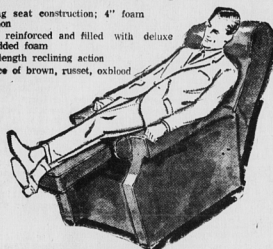

Deluxe Reclining CHAIR

- regular 129.00—you save 20.00
- no down payment—10.00 monthly

FATHER'S DAY SPECIAL:

109.00

MEN'S DRESS PANTS

- tailored in regular waist style or extended waistband
- crease resistant viscose, acetate, wool, viscose and acetate with 15% nylon for extra wear
- plains and checks in olive, blue, brown, grey, charcoal
- sizes 32 to 38
- regularly 9.95 and 12.95