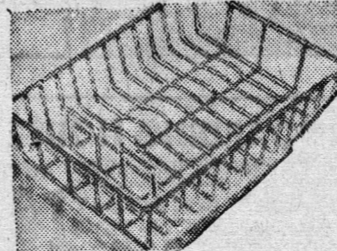

Dish Drainers

Drainer with sturdy steel frame vinyl-covered to protect your china. Slotted for plates... section for cutlery. Approx. 13 x 15 1/4 x 4". Comes in white, turquoise and yellow.

EATON SPOTLIGHT SALE, Each **1.19**