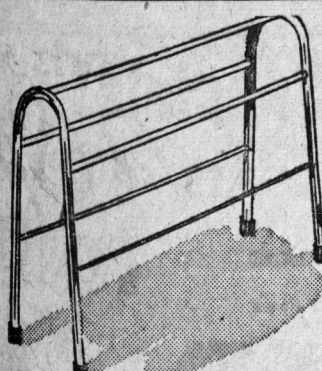

Drying Racks

Lightweight tubular steel with rust-resistant chromium-plated finish... conveniently sized to set up in the bathtub. Rubber tipped legs-five drying rungs approx. 25" long. Size about 25" high by 6 1/2" wide. Comes unassembled.

EATON SPOTLIGHT SALE, each **3.49**