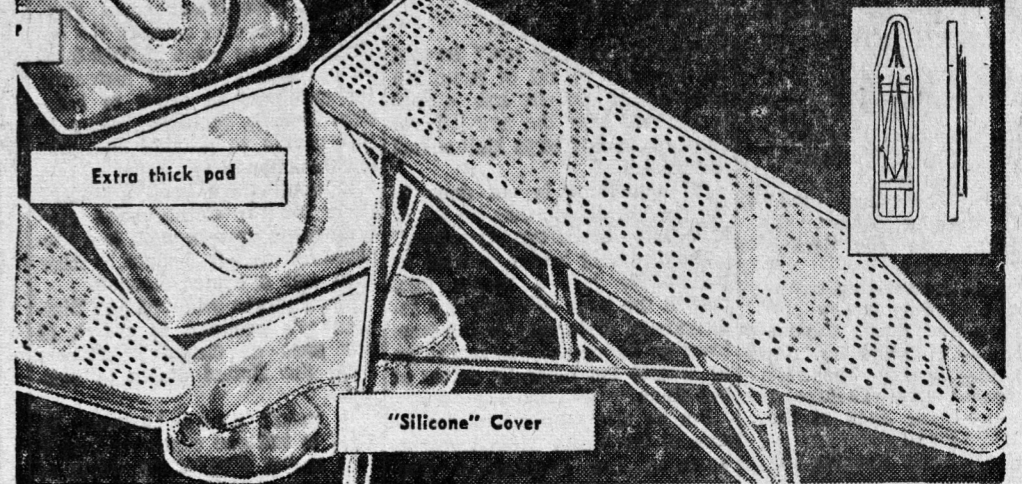

"TUFFLEX" PAD AND SILICONE TREATED COVER

Extra thick pad, long-lasting and porous. Silicone treated cover is scorch-resistant. Elasticized edge.

EATON SPOTLIGHT SALE, Set **1.39**

STANDARD IRONING TABLE

New, lightweight all-steel design constructed by one of Britain's leading steel fabricators... weighs only approx. 12 lbs., handles very easily. Sturdy tubular steel legs in navy blue give firm support to 54" perforated white surface. Legs rubber-tipped. Folds flat for easy storage.

EATON Spotlight Sale, each **5.99**

STORE HOURS

MONDAY, TUESDAY, WEDNESDAY, THURSDAY 9 A.M. to 5:45 P.M.
FRIDAY 9 A.M. to 9 P.M.
SATURDAY 9 A.M. to 5:45 P.M.

"Goods Satisfactory or Money Refunded"

T. EATON CO.
MARITIMES LIMITED
CHARLOTTETOWN BRANCH