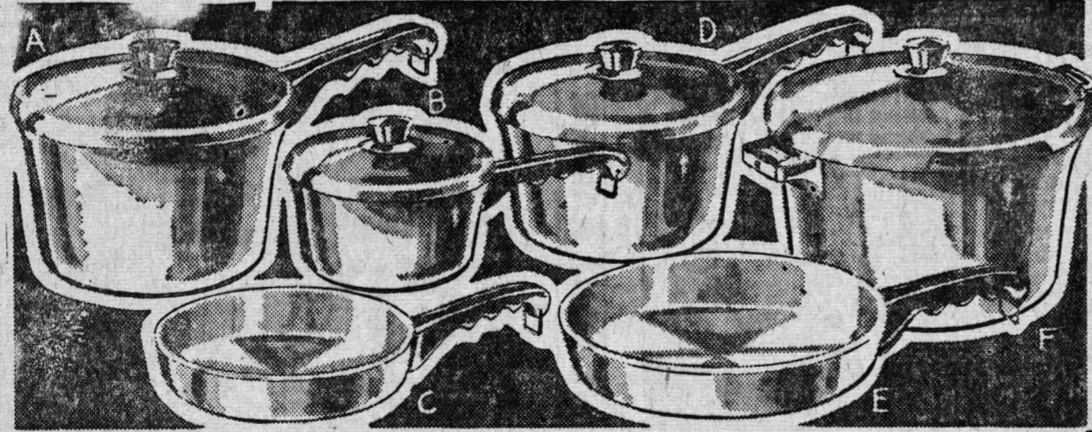

"TECO" Cast Aluminum Cookware

20% OFF REGULAR PRICES!

1. You can enjoy the advantages of waterless type cooking at these low prices... heavy cast aluminum, hard-wearing and polished outside to a gleaming finish... needs only a minimum of water for tasty cooking. Cool black knobs and handles, handy hanging hooks.
2. EATON Spotlight Sale Prices:
- A. 3-qt. Saucepan, Reg. 7.95... **6.36**
  - B. 1-qt. Saucepan, Reg. 4.95... **3.95**
  - C. 8" Fry Pan, Reg. 3.75... **2.99**
  - D. 2-qt. Saucepan, Reg. 6.75... **5.40**
  - E. 10" Fry Pan, Reg. 4.75... **3.80**
  - F. 4-qt. Dutch Oven and Trivet, Reg. 9.95... **7.96**
  - 6-pc. set, listed above, Reg. 36.95. Set... **29.56**