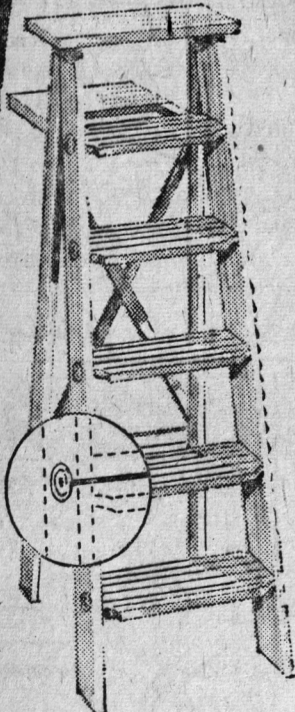

SAVE! LADDERS!

5' OR 6' SIZES WITH PAIL REST!

Almost a necessity for indoor and outdoor cleaning-up chores and painting! Sturdy step-ladders made from British Columbian fir... corrugated steps for added protection, and each step has a strong steel under-support.

EATON Spotlight Sale Prices:

5' size, each **4.49**
6' size, each **5.49**