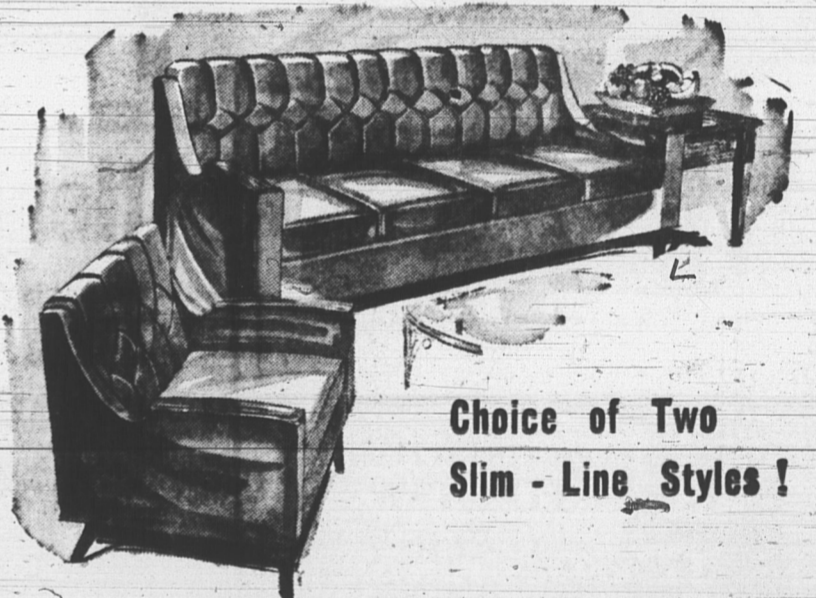

Very Attractive Styles! Very Attractive SAVINGS! KROEHLER 2-PC. LIVING ROOM SUITES

love the colours: charcoal-brown, moss-green, marine-blue or pepper. Reg. 299.95 value—

239.97

NO DOWN PAYMENT, 13.00 MONTHLY!

Choice of Two
Slim-Line Styles!

Reclines Automatically to Your Favourite Position!

Ideal for reading, watching TV or just plain dreaming. In quality smooth-to-touch vinyl. Sturdy spring seat, soft shredded foam back, automatic foot rest, raises as you lean back. In terra-cotton, brown, green. Reg. 89.95 value—

74.97

NO DOWN PAYMENT, 7.00 MONTHLY!

FREE Rubber Undercushion with the purchase of any of this BROADLOOM CARPET

What a wonderful opportunity to buy the rugs you've longed for, the rugs you've been thinking of buying soon... RIGHT NOW at HOLMAN'S. In your choice of ACRYLAN, NYLON or RICH WOOLS, 9', 12' or 15' widths. In your choice of a large selection of browns, greens, golds, reds, blues. ACT IMMEDIATELY. Choose area-size rugs or wall-wall installations. Free Rubber Undercushion (value 2.49 sq. yd.) with the purchase of any broadloom carpet at

sq. yd. **9.98**

EXAMPLE 1.	EXAMPLE 2.
● 9' x 12' Nylon or Acrilan Rug (at 9.98 sq. yd.)	● 12' x 15' Nylon or Acrilan Carpet
..... 119.76	..... 119.60
● Rubber Undercushion (at 2.49 sq. yd.)	● Rubber Undercushion
..... 29.88	..... 49.80
Reg. value of	Reg. Value of
..... 149.64	..... 249.40
YOU PAY ONLY 119.76	YOU PAY ONLY 199.60

(Installation charges are extra)

KROEHLER SLEEP - OR - LOUNGE

Who'd ever guess that this smart living room sofa has a secret of wonderful sleeping comfort. The sofa converts quickly, smoothly, silently, easily into a comfortable, super-luxurious full size spring-filled mattress bed. In 100% nylon frieze, modern semi-wide arm style. In chocolate or raisin. Sturdy hardwood frame, dependable Kroehler spring-filled cushions. Order today. Reg. 239.95—MAY SALE

199.97

NO DOWN PAYMENT, 11.00 MONTHLY!