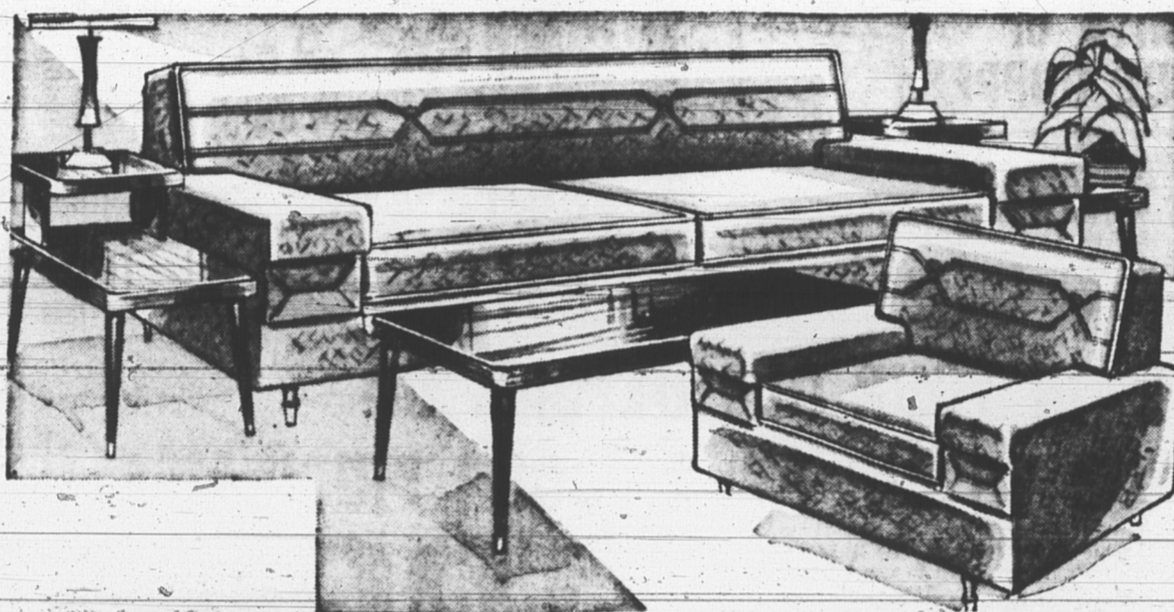

7-PC. LIVING ROOM ENSEMBLE

Shop and compare... can you beat this Holman's Mighty May Sale value for your home? A beautifully styled two-piece sofa and chair, in 100% nylon frieze choice of chocolate or raisin, with reversible foam cushions, sturdy hardwood frame. For your comfort: no-sag spring construction. Handsome walnut wood trim. Also included are two Arborite top, walnut step-end tables and a coffee table. Two porcelain base table lamps and shades. Reg. 234.76 value—

199.97

MAY SALE FEATURE

NO DOWN PAYMENT, 11.00 MONTHLY!

Smart Dual-Purpose Space Saver

Opens quickly to a comfortable double bed at the drop of a guest. Full 72" long, tailored in 100% nylon frieze. Well-constructed to last with rugged hardwood frame, resilient coil construction. Take your choice of chocolate, raisin or green. Handy bedding compartment under seat.

54.97

Reg. 64.96 - MAY DAY SPECIAL

NO DOWN PAYMENT, 6.00 MONTHLY