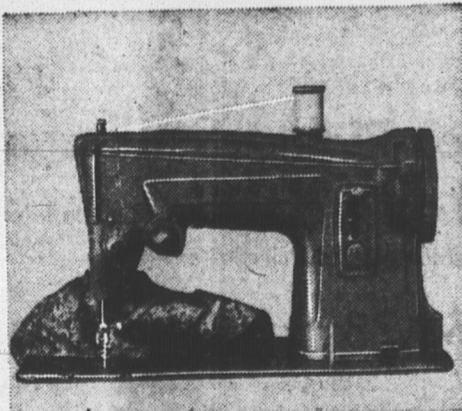

16.00

Little Girls' Crisp Cotton Frocks

Smocked bodice highlights a cotton broadcloth dress or choose the colourful check gingham style. Pink, blue, mint. Sizes 3 to 6X in the group. Sale, Each

2.99

Fashionable Jumpers... For The Young Miss

Bouclé knit jumpers in "A" line with scooped neckline and rayon linen jumper with jewel neckline and contrasting stitch, large box pleat in front. Colours navy, pink, green, gold, aqua, red in the group. Sizes 7 to 12. Sale, Each

5.00

Holiday Cake for the Easter Season

A treat for family and friends. Moist, rich batter is loaded with choice fruits, cherries, nuts. 28-oz. size. Sale, Each

1.09

Women's Tailored Cotton Pyjamas

Light weight for Spring and Summer. Easy care cotton material that is a joy to wear and wash. Tailored style, short sleeves; trousers have elastic waist. Print designs on background colours of pink, blue. Sizes small, medium and large. Sale, pair

2.99

Assorted Caramel Twirls

Here's a party assortment that promises delicious eating. Mints, licorice, chocolate, etc., all individually wrapped. Sale, lb.

49c

the swing is to **SINGER**

store manager's sale

LOWEST PRICES EVER ON THESE FAMOUS SINGER* PRODUCTS

SAVE OVER $30 ON THIS LOW PRICE SINGER* SEWING MACHINE WITH DROP-IN TOP BOBBIN.

$77 FLOOR MODELS & DEMONSTRATORS
Reg. price $110

$30 OFF

SEMI-AUTOMATIC STYLE-MATE* SEWING MACHINE FROM SINGER