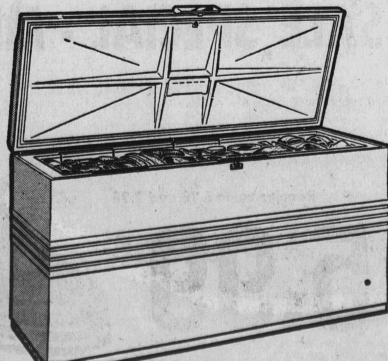

229.95

No Down Payment—12.00 Monthly

750 - LB. FRIGIDAIRE DEEPFREEZE

Regular 299.95

Don't gamble with unknown makes when you can get Frigidaire quality at this low, low price! 70¾" wide by 29½" deep by 36" high. Special pre-season offer .....

No down payment—15.00 monthly

279.95