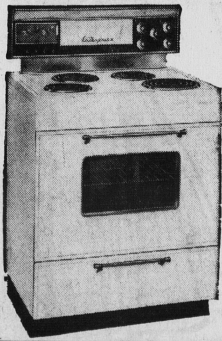

1963 DELUXE MODEL ENTERPRISE 30" ELECTRIC RANGE

- fully automatic
- family size 24" oven with picture window door
- full length fluorescent lighting
- self cleaning broil element
- seven heat surface elements
- timed appliance outlet
- full width storage drawer
- removable drip bowls
- electric minute minder
- cast iron oven door hinges

Regular Value 274.95

187.98

No down payment - 10.00 monthly

550-LB. FRIGIDAIRE DEEPFREEZE

Don't gamble with unknown makes when you can get Frigidaire quality at this low, low price.

- new magnetic door seals
- buy large quantities of good—and save
- frozen foods always taste fresh
- tamperproof cold controls
- fast freezing shelf
- heavy all round insulation
- removable fence divider
- 53½" wide, 29¼" deep, 36" high

Regular 249.95