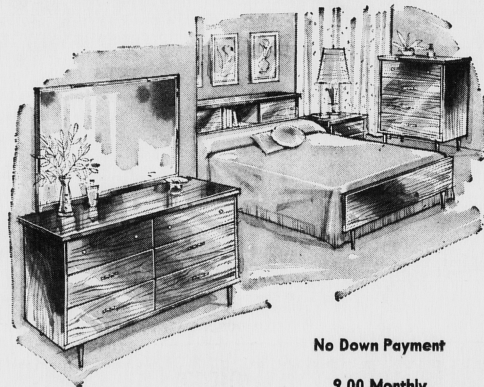

SAVE 67.01
REG. 307.00

239.99

No Down Payment
13.00 Monthly

ENSEMBLE CONSISTS OF

- 1-3½ seater Sofa, and 1 matching chair
- 1 Arborite top coffee table, 2 step end tables, 2 table lamps and shade

MAY BE PURCHASED AS 2 PC. SUITE AT $199.99

QUALITY 3-PC.

BEDROOM SUITE

- Beautiful modern design in rich walnut finish
- Double dresser, chest of drawers and bookcase bed
- Drawers with bottoms and sides moulded into one piece
- Synthetic finish that will not turn yellow
- Resists water and alcohol
- Hand polished tops
- Adjustable mirror
- Nylon drawer glides

SAVE 39.01

Regular 149.00

109.99

No Down Payment

9.00 Monthly