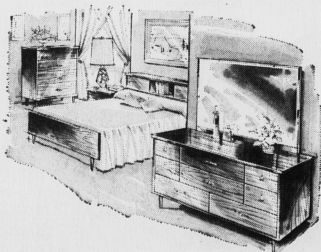

5 PC. BEDROOM ENSEMBLE

SAVE 45.01

Regular 225.00

179.99

No Down Payment—10.00 Monthly