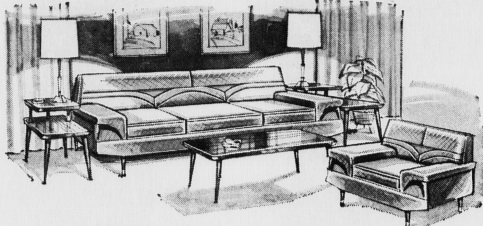

APRIL FURNITURE SALE

11 DAYS ONLY - APRIL 14 - 25

7 PC. LIVINGROOM ENSEMBLE

Is To Relax On . . .

SAVE 67.01
REG. 307.00

239.99

No Down Payment
13.00 Monthly

ENSEMBLE CONSISTS OF

- 1-3½ seater Sofa, and 1 matching chair
- 1 Arborite top coffee table, 2 step end tables, 2 table lamps and shade

MAY BE PURCHASED AS 2 PC. SUITE AT $199.99

QUALITY 3-PC.

BEDROOM SUITE

- Beautiful modern design in rich walnut finish
- Double dresser, chest of drawers and bookcase bed
- Drawers with bottoms and sides moulded into one piece
- Synthetic finish that will not turn yellow
- Resists water and alcohol
- Hand polished tops
- Adjustable mirror
- Nylon drawer glides

SAVE 39.01

Regular 149.00

109.99

No Down Payment

9.00 Monthly

MATTRESS

Is To Sleep On . . .

ROYAL QUILT TOP

- Designed and constructed to give years of sleeping comfort
- 220 coil superlock construction
- Double sisal insulation
- New layer felt
- In sizes 39", 48" and 54"
- Matching box spring at same price

Regular 39.95

32.99

PRINCESS QUILT TOP

Regular 59.95

42.99

THE ARISTOCRAT

Regular 69.95

49.99

COMPLETE WITH MATCHING
BOX SPRING $79.99

5 PC. BEDROOM ENSEMBLE

SAVE 45.01

Regular 225.00

179.99

No Down Payment—10.00 Monthly

5 or 7 pc. CHROME or BRONZETONE KITCHEN and DINETTE SUITES

ARE TO DINE ON

5 PIECE SUITE

No Down Payment

5.00 Monthly

REG. 59.95

44.99

7 PIECE SUITE

No Down Payment

7.00 Monthly

REG 99.95

74.99

SPACE SAVER SOFABED

SAVE $12.96 - REGULAR $59.95

No Down Payment
$5.00 Monthly

46.99

Regular $69.95

56.99

No Down Payment
6.00 Monthly

CONGOLEUM

- Canada's leading enamel surface floor covering
- Patterns to suit any room
- First quality "Gold Seal"

2 yd. width
Reg. $2.35 lin. yd.

1.99 Lin Yd.

3 yd. width
Reg. $3.35 lin. yd.

2.99 Lin Yd.

CRIB OUTFIT

Regular $44.95

34.99

No Down Payment $5.00 Monthly

BROADLOOM CARPET

Is to Walk On