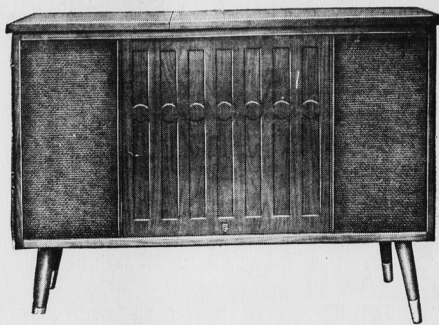

MacCausland Furniture Limited

Brings You

The Finest In Stereophonic Sound For 1964 PHILIPS New Stereo Group '64

Philips Stereo High Fidelity Stereo Cabinets are a delight to behold. Designed and manufactured by Philips, they have incorporated in each model today's most-wanted design elements. A wide selection is available: Traditional, French Provincial, Contemporary and Modern. Trend-conscious shoppers will appreciate the fine furniture craftsmanship in Philips Stereo Group/64.

the Contempra Model F-23

Superb sound fidelity. Smartly fashioned cabinet in Swedish Walnut; Soft Lustre Mahogany. FM/AM Tuner. 4-speed Automatic Turntable with skid-guard cueing lever. Dual Flip-over cartridge. Exclusive Lifetime Guarantee (record player). Four 6" Novo Sonic Duo-Cone speakers with Ticonal steel Magnets.

$279.95
NOW ONLY

the Gotham Model F-33