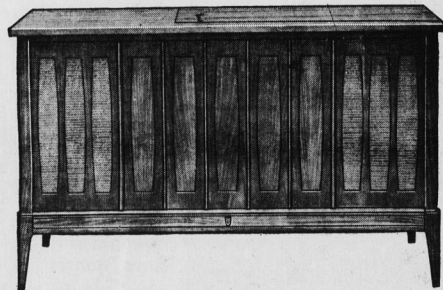

$399.95
NOW ONLY

PLUS 50 Records Valued at $159.95

the Monza Model F-53

$499.95
NOW ONLY

PLUS 50 Records Valued at $159.95