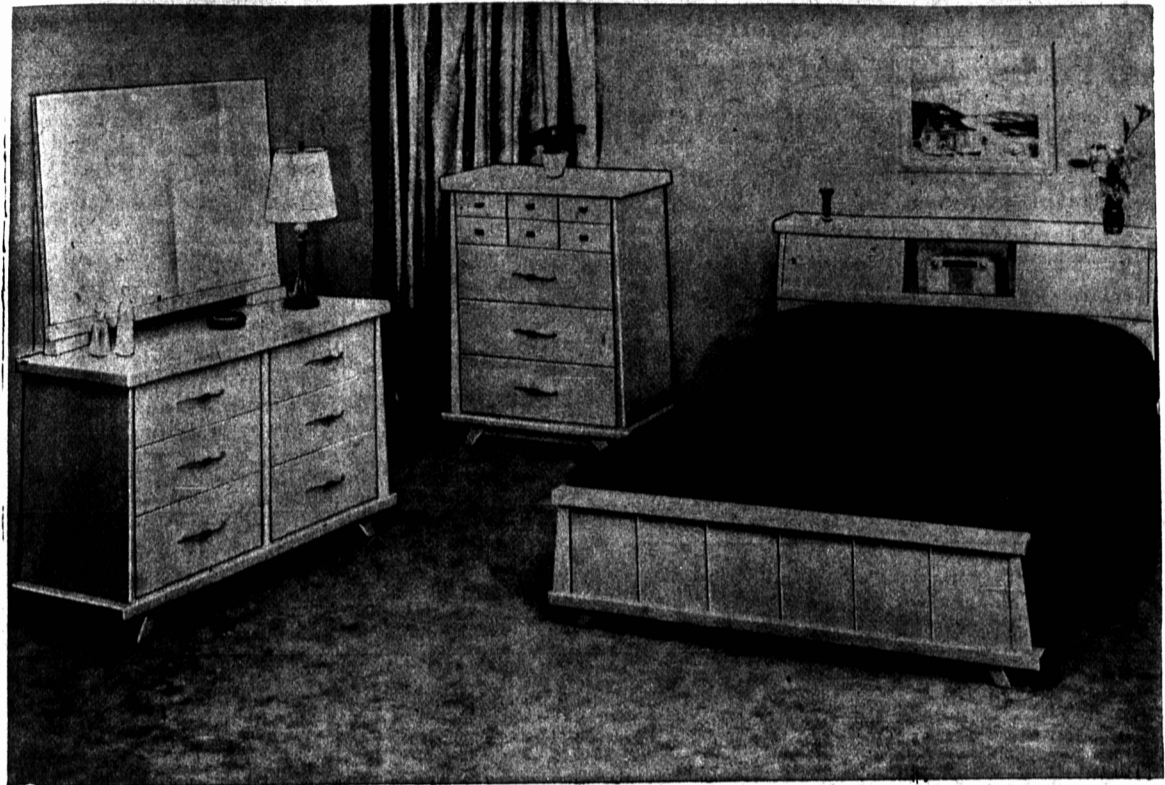

SEPTEMBER Furniture Sale

FEATURED THIS WEEK

September 14 to 22

SPECIAL SAVING ON BEDROOM FURNITURE

SAVE 39.⁹⁶ ON A NEW BEDROOM SUITE

Regular 219.95

179.⁹⁹

Modernise your bedroom at a saving of 39.96 this week—September 14th to 22nd! There are some really handsome Bedroom Suites from which to choose—designed for beauty, convenience and comfort, the finishes include Walnut, Satinet, Mahogany, Labrador Sand, blended Walnut and Seamist, Suburban Black and White. The majority of the Suites have bookcase beds, chests and double dressers. Our most popular priced bedroom suites at a saving!

NO DOWN PAYMENT

On Furniture

During Month Of September

**SHOP EARLY
For The Best Choice**

HOLMAN'S Both Stores FURNITURE • EXCEPTIONAL BUY TO SEPT. 22 INC.

Month Long
SEPTEMBER

Wabasso SHEETS

"Substandards" of Family quality. Made of long fibre, fully bleached cotton and finished with plain hems. Slight defects will not affect appearance or wear. If perfect 3.98 each—SEPTEMBER SPECIAL