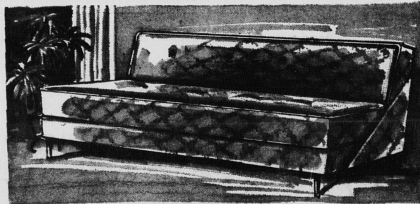

Winter Comfort while Relaxing or Sleeping SPACE SAVER SOFA BED

- Full 78" in length
- Solid hardwood frame
- Quality flat fabrics
- Choice of wine, green, brown or charcoal

Reg. 49.95

42.97

No Down Payment—6.00 Monthly

Adds Beauty and Warmth To Your Home