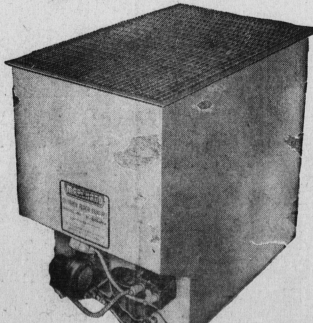

HALLMAC AUTOMATIC FLOOR FURNACE

Regular 199.95

179.97

NO DOWN PAYMENT — 10.00 MONTHLY

Awake to a comfortable kitchen on the coldest mornings