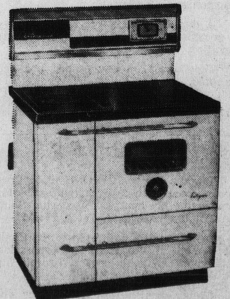

ENTERPRISE DELUXE OIL RANGE

REGULAR 399.95

319.97

NO DOWN PAYMENT — 17.00 MONTHLY

... "after summer evermore succeeds Barren Winter with his wrathful nipping cold" ...

STORE HOURS:

Charlotte
Store

Monday thru Thursday 8:30—5:00
Friday 8:30—9:30
Saturday 8:30—5:00

Summerside
Store

Monday thru Thursday 8:30—5:00
Friday 8:30—9:00
Saturday 12:00 Noon