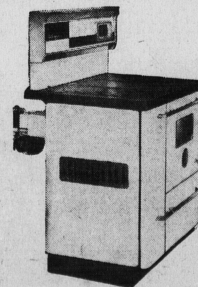

ENTERPRISE DELUXE KEMAC OIL RANGE

Reg. 344.99

269.97

and your old range