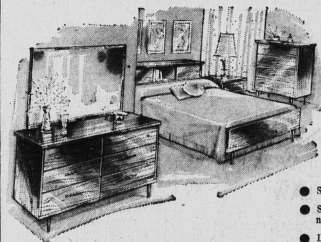

3-PC. BEDROOM SUITE

- Sturdy hardwood construction
- Smooth running drawers on nylon glides
- Large tilting mirror
- Distinctive modern styling

Reg. 149.00

109.97

NO DOWN PAYMENT $8.00 MONTHLY

ENJOY SUMMER COMFORT DURING COLD WINTER DAYS