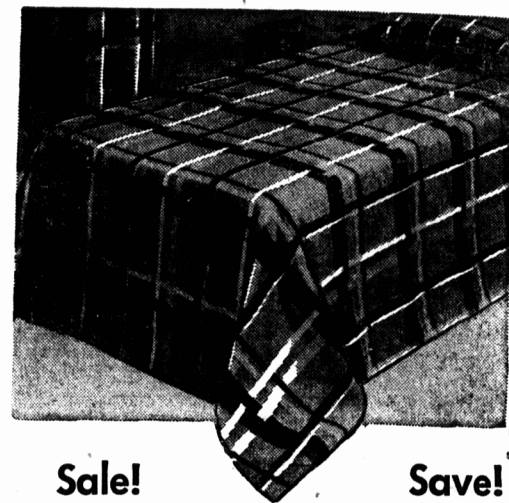

**2.19**

PAIR

### Big Value! Unbleached TERRY TOWELS

A kitchen favorite in serviceable striped pattern on fawn. Quick drying weight terry cloth in 18 by 36 inch size. Regular 49 cents each. MAY SPECIAL—

**2 FOR**

**79¢**