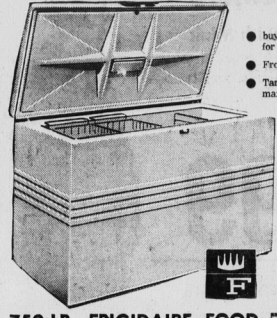

Sofa and Chair Throws
• Dress up the old protect the new
• Woven cotton and rayon
• Will fit all chairs and sofas
• Chair throw Regular \$3.98
2.99
• Sofa throw Regular \$5.98
4.69 ea.

Pioneer Chain Saw
The lightest most compact power saw made. Powered by the famous Iron-Horse 2 cycle engine. Complete with 16" bar and chain. Regular \$175.95.
Special 1.99 ea.

Barb Wire
Galvanized 4 barb, 6" apart, 80 rod rolls. Heavy Gauge.
Special 8.49 roll
Light Gauge.
Special 5.89 roll

Extension Ladders
Solidly constructed to give years of service and satisfaction. Made with Douglas Fir side rails and hardwood rungs.
24 ft. size Regular \$24.95
Special 17.49
28 ft. size Regular \$29.15
Special 21.99

1964 General Electric 23" TELEVISION
• big 23" squared screen
• longer tube and component life
• big dual speakers
• clariflector system eliminates reflected room light
• set and forget volume control
• precision crafted chassis for proven dependability
• famous G. E. Blue Picture Tube — new, bonded tube
REGULAR \$329.95
259.95
No Down Payment — 14.00 Monthly

FRIGIDAIRE DEEP FREEZE
550-lb. Capacity
• buy large quantities of food and save (store for months if necessary)
• Frozen foods are always table fresh
• Tamperproof cold controls, factory set for maximum efficiency
• safety signal light on cabinet front
• automatic interior light: removable fence divider
• famous sealed-side construction
Regular \$800.00
237.95
No Down Payment 13.00 Monthly