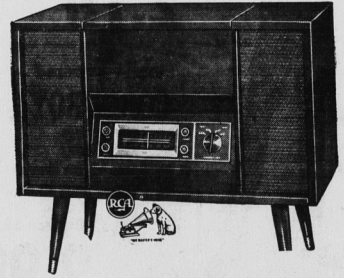

10 DAYS
WED. SEPT. 11th
TO
SAT. SEPT. 21st

SEPTEMBER SALE

Boys' Chino Pants
And Jeans tailored from a rugged denim or heavy cotton chino in regular or slim style with tapered legs. Colors in plain shades of Black and Olive. Regular $3.98.
$2.99

Girls Corduroy Lined Jeans
Soft heekuede cord — fully kasha lined half elastic waist — one side pocket. Colours blue and brown. Sizes 4-5-6-6 1/2. Regular $3.29.
Special 2.69

Boys 3-Pc. Corduroy Set
Consisting of hat, jacket and leggings. Colours red and blue. Sizes 12-18-24 months. Regular $5.98.
Special 3.99

Girls' Stretch Slims
Full elastic waistband — colours red, black, powder and navy. Sizes 3-4-5-6-6x. Reg. $3.98.
Special 1.99

Baby Dresses
Selection of baby dresses in nylons, terylenes and cottons — some with slips — whites and pastels. Sizes 12-18-24 months. Reg. $2.98.
Special 158.99

Boys' School Shoes
Boys sturdy leather laced and slip-on school shoes. Composition and foam crepe soles. Colours, Black, Brown. Sizes 1-5 1/2.
3.99

3 Ply Knitting Wool
• All purpose yarn
• Wool, rayon and nylon
• Shrink resistant 1 oz. balls
• Regular .39e
Sale .27 ball

Remnants
• Print Cotton and Broadcloth
• 1/4 to 1 yard lengths
• Excellent for Children's Wear, Aprons, etc.
• Wrapped, 1 lb. bundle
• Regular $1.39
Sale 1.09 bundle

Window Blinds
• Plastic coated cloth
• Will not crack or pinch
• Flameproof and washable
• Color Eggshell and Green
• Size 37" cloth width x 70" length
• Regular $3.29
Sale 1.99 each

Sofa and Chair Throws
• Dress up the old protect the new
• Woven cotton and rayon
• Will fit all chairs and sofas
• Chair throw Regular $3.98
2.99
• Sofa throw Regular $5.98
4.69 ea.