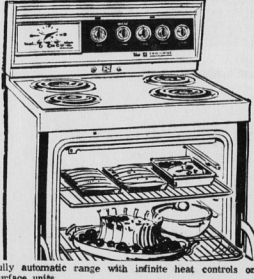

FRIGIDAIRE DEEP FREEZE
550-lb. Capacity
• buy large quantities of food and save (store for months if necessary)
• Frozen foods are always table fresh
• Tamperproof cold controls, factory set for maximum efficiency
• safety signal light on cabinet front
• automatic interior light: removable fence divider
• famous sealed-side construction
Regular \$800.00
237.95
No Down Payment 13.00 Monthly

750-LB. FRIGIDAIRE FOOD FREEZER
Specially priced at only
(No down payment, 15.00 monthly) **277.95**

G. E. DeLuxe FLOOR POLISHER
• complete with lambs wool pads
• makes everyday housework easier
• lightweight, easy to control
• rubber covered cord, vinyl plastic bumper
• fingertip control switch
Regular 36.95
29.95
No Down Payment — \$3.00 Monthly

General Electric Deluxe 10 Cu. Ft. REFRIGERATOR
• G. E.'s straight line design, provides a modern built-in look; perfect for compact kitchens
• 49-lb. freezer section
• full width vegetable crisper; large porcelain drawer; keeps fruit and vegetables garden fresh for days
• magnetic door; ice cube trays; full width chiller
• storage door shelf; butter compartment; rust resistant shelves
• G. E.'s finest quality at the price of ordinary refrigerators
Regular 259.95

FRIGIDAIRE DELUXE 30" ELECTRIC RANGE
• fully automatic range with infinite heat controls on all surface units
• giant 20" wide oven; big family size
• high speed broiling
• extra thick all around insulation
• shielded oven interior lights
• automatic appliance outlet
• oven bake signal light
• full width storage drawer
• full width fluorescent lighting lights up cooking surface and controls
Reg. 279.95
199.95
NO DOWN PAYMENT — 11.00 MONTHLY