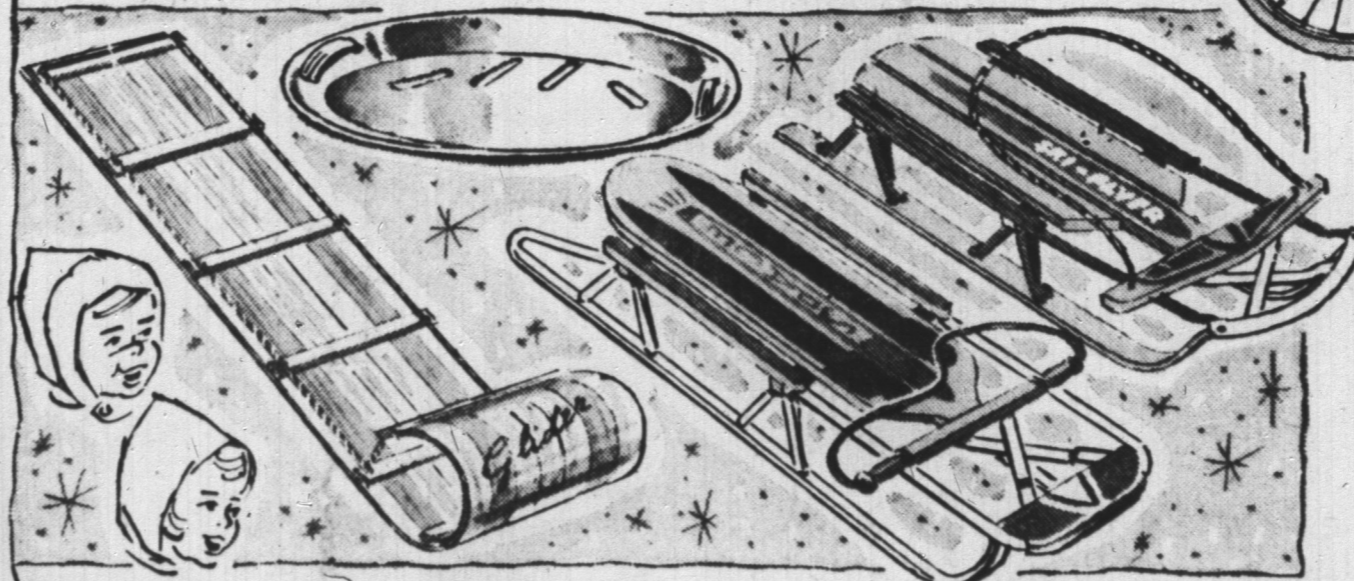

MONDAY and TUESDAY 9 a.m. to 5:45 p.m.
WEDNESDAY 9 a.m. to 9:00 p.m.
THURSDAY 9 a.m. to 5:45 p.m.
FRIDAY 9 a.m. to 9:00 p.m.
SATURDAY 9 a.m. to 5:45 p.m.

NO DOWN PAYMENT
1st Payment Jan. 23, 1960

EATON'S TOYLAND

Enchanting Cavalcade of Longed-For Surprises

Hockey Game Family fun for young and old, ruggedly built of wood, metal, removable players, lithographed in official N. H. L. colours, size about 35 1/4 x 16" x 3 1/2", replica of Stanley Cup and official N. H. L. rule book. each 9.95	Power Play Hockey Game With removable metal players. They can pivot completely around, stick handle, pass, shoot and score. Play is controlled by steel rods from each end of rink. Goal lights, with batteries (included) flash on when goal is scored. each 12.95	Stroller Cone with canopy and shopping bag. Folding frame and pusher of enamelled steel. Seat, bag & canopy of Vinyl Plastic. Rubber-tired disk wheels. each 2.98
--	---	---