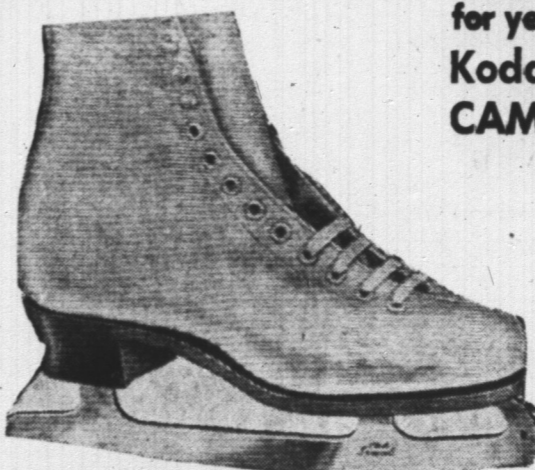

an enchanting collection of dolls to choose from . . . "Teardrop" DOLL

4.98