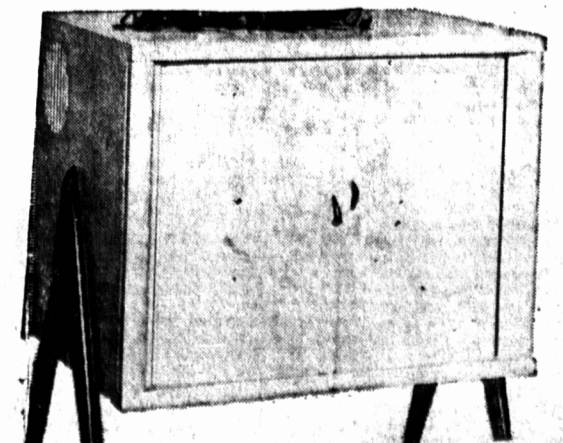

499.50 OR 3.75 weekly

NO DOWN PAYMENT

The CHINESE PAGODA
24" Console Model

The beauty of ebony gold, polychrome, highly polished for enduring lustre. Figure and landscape hand-painted in relief on Ebony, Blonde or Mahogany. 34 1/2" wide, 22 1/2" deep, 42" high. Also available with 21" picture tube.

699.50 OR 5.25 weekly

NO DOWN PAYMENT

The MODERNE
24" Console Model

Custom designed. Recessed speakers. Tambour doors. Dual speakers. Blonde, walnut, mahogany, blonde with ebony doors or ebony with grey doors. 28 1/2" wide, 23 1/2" deep, 38" high.

499.50 OR 3.75 weekly

NO DOWN PAYMENT

The CONTINENTAL 21" Console

Beautiful Swedish Modern design with graceful Tambour sliding doors. Blonde, Ebony, Mahogany, Walnut and Blonde with Ebony doors. 31 1/2" wide, 22 1/2" deep, 40" high.