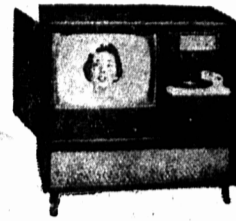

The CONSTELLATION
21" Console Model

Complete listening and viewing entertainment! Separate 7-tube radio and Collaro 3-speed automatic record changer. Walnut, mahogany, limed oak finish. 40" wide, 23" deep, 37" high.

499.50 OR 3.75 weekly

NO DOWN PAYMENT

The WESTMINSTER
24" Console Model

Classically styled, a rare combination of exquisite cabinetry and Fleetwood craftsmanship. Cabinets in mahogany only. 28 1/2" wide, 23" deep, 38" high.

499.50 OR 3.75 weekly

NO DOWN PAYMENT

The HOLLYWOOD
24" Console Model

Fluted doors and distinctive modern lines make the Hollywood strikingly different. Cabinet in blonde or walnut. 28 1/2" wide, 23 1/2" deep, 38" high.

499.50 OR 3.75 weekly

NO DOWN PAYMENT

The CHINESE PAGODA
24" Console Model

The beauty of ebony gold, polychrome, highly polished for enduring lustre. Figure and landscape hand-painted in relief on Ebony, Blonde or Mahogany. 34 1/2" wide, 22 1/2" deep, 42" high. Also available with 21" picture tube.

699.50 OR 5.25 weekly

NO DOWN PAYMENT

Custom designed. Recessed speakers. Tambour doors. Dual speakers. Blonde, walnut, mahogany, blonde with ebony doors or ebony with grey doors. 28 1/2" wide, 23 1/2" deep, 38" high.

499.50 OR 3.75 weekly

NO DOWN PAYMENT