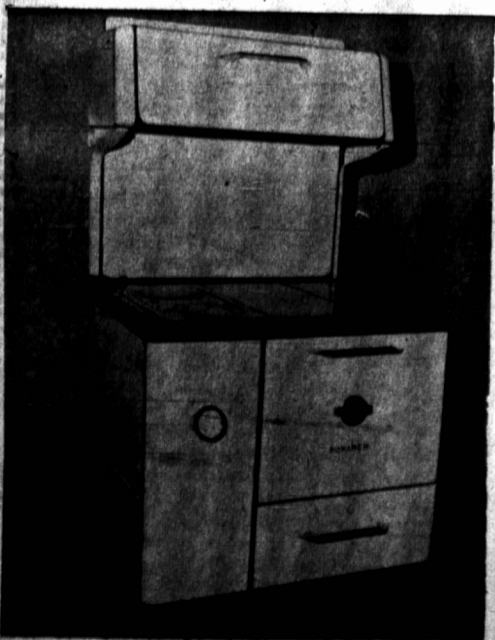

\$50 TRADE-IN ALLOWANCE for your old Range regardless of condition on the purchase of a new

Trade-In your old, beat-up Range on one of these gleaming new ENTERPRISE "MONARCHS"! They're well built, attractive and they represent Sensational Value! Strongly constructed of the finest of materials — modernly styled, the Enterprise Monarch Coal or Wood Range fits into any kitchen plan. It is finished in beautiful porcelain enamel with a polished steel top and is complete with convenient High Warming Closet. Available in either extended with reservoir or square models.

Enterprise
MONARCH RANGE

NO DOWN PAYMENT

Convenient Monthly Installments

Extended with Reservoir
REGULAR 239.95
LESS 50.00
TRADE-IN **189.95**

Your investment in an Enterprise product is backed by a reputation for quality and efficiency that has been maintained proudly for over sixty years. For the greatest value per dollar in a Range — Choose ENTERPRISE!

Holman's Both Stores - Hardware Department

Square Without Reservoir
Reg. 209.95
Less 50.00
Trade-In **159.95**