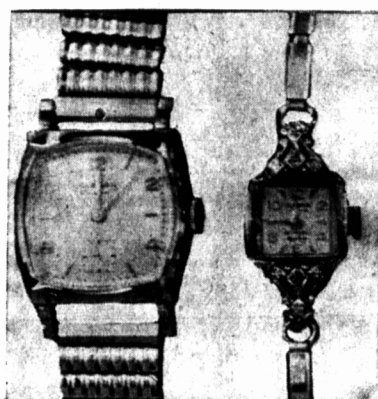

## HALF PRICE SALE OF WATCHES

SAVINGS of 50% and MORE CHOOSE FROM OVER 50 STYLES

17-21-25 JEWEL SWISS MOVEMENTS!

EVERY WATCH GUARANTEED FOR ONE FULL YEAR

Regular 39.95  
SALE

19.99

Regular 42.95  
SALE

19.99