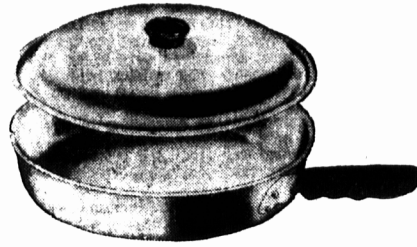

### REGULAR 9.95 STAINLESS STEEL SKILLET

Made of highly polished stainless steel for fast cooking with low heat. Large 10 inch size with neat fitting cover and heat resistant handle. A wonderful gift for the home. Regular \$9.95. WHILE THEY LAST, each—