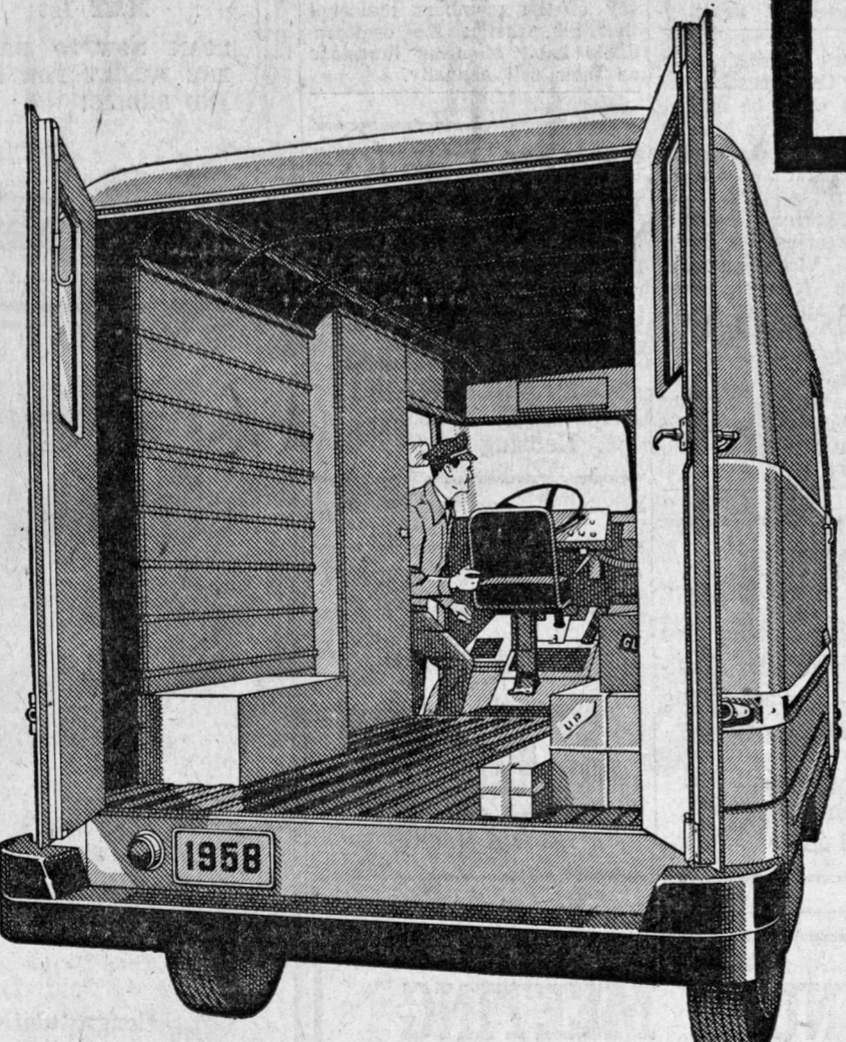

National Champs of the Lightweight Class!

Right across Canada, Chevrolet Trucks are out-performing, out-selling every other truck made. That's because they pack the extra strength and staying power your job needs. They're tailored to cut costs as no other truck can!

Sturdier axles and transmissions keep Chevrolet right on your job, lifting the loads, boosting the profits, long after lesser trucks throw in the sponge.

FORWARD CONTROL STEP VANS. New this year! Choose any of three spacious new walk-in bodies - 8, 10, or 12 feet long - with load-space up to almost 400 cubic feet.