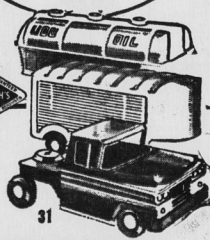

WOOLWORTH'S

77¢ BIG 88¢ TOY SALE

Friction Powered
77¢

It's a Beauty

2 NEW YORK AIRWAYS HELICOPTER
Big 13" Helicopter with 4" rotor blades, friction powered.

77¢

77¢

77¢

77¢

88¢

7 Friction Machine Gun
Sparkling Machine Gun with Trigger Action.

88¢

88¢

88¢

SPECIAL VAN TRAILER TRUCK

Big 19" overall plastic & wheel truck, made of soft unbreakable plastic. Authentically designed.

88¢

77¢

11 JEEP
Realistic Jeep, with friction powered motor and windshield that raises or lowers. About 9 1/2" long.

77¢

12 BABY DOLL IN HIGH CHAIR
10" Doll drinks and wets. High chair folds up into play table.

77¢

13 GYRODYNE
One Man Helicopter, has friction powered motor. A new toy this year.

88¢

88¢

15 CONCRETE MIXER TRUCK
Dandy toy for the young Construction Engineer, size about 8" long, has friction motor and six rubber tired wheels.

77¢

77¢

88¢

88¢

88¢

20 DOLL IN CARRIAGE
Cute little doll in 11" unbreakable carriage, doll drinks and wets.

77¢

77¢

77¢

23 Super Value JEEP
Big 17" unbreakable jeep. Brightly coloured, solid construction. Will withstand rough treatment.

88¢

88¢

25 SLEEPY TIME SET
8" plastic doll in blanket who drinks and wets. Complete in a 11" laundry basket.

88¢

26 WASH AND DRY SET
For the young Miss of the family

77¢

27 BENZ RACER
Friction powered metal racing car, about 10" long.

77¢

28 6 PIECE TOOL SET
Complete with 10" saw, has screw driver, set square, 12" rule, hammer and pencil.

77¢

29 FIRE ENGINE
Friction powered colourful fire engine with revolving hose reel and turning signal light.

88¢

30 VINYL PULL TOYS
For the young tots.

88¢

88¢

32 KITCHEN SET
8 piece copper tone kitchen set, has fry pan, two sauce pans, lid, rock and 3 kitchen wads, gridline.

77¢

77¢

34 Poly Telephone Play-Time Favourite
Made of poly colourful plastic, rings as you dial.

77¢