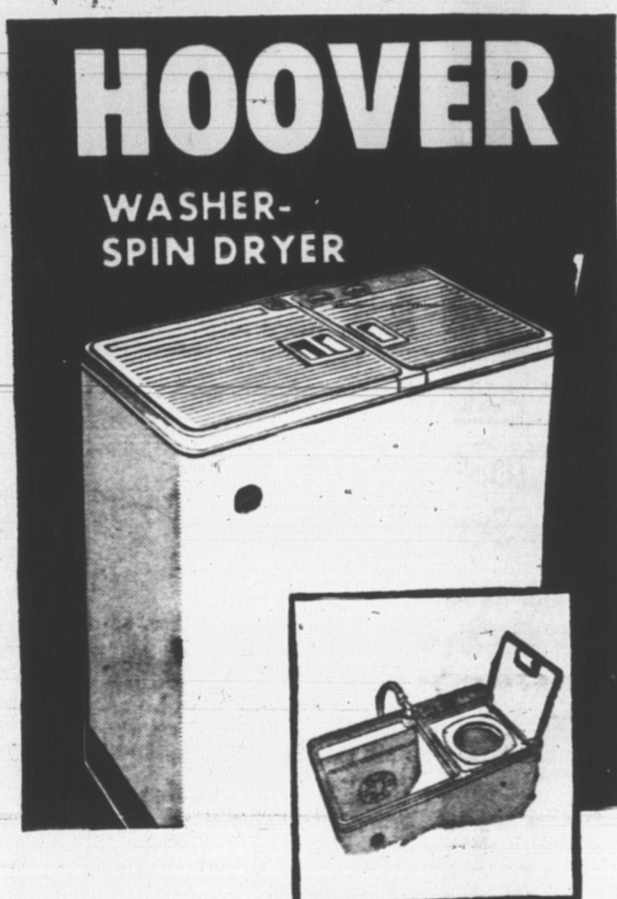

BUSINESS IS TERRIFIC AT
WE MUST MOVE
\$25,000

Merchandise In The Next 7 Days
OPEN EVERY NIGHT

Terrific For Summer Homes, Cottages

- Washes and dries a whole family's wash in just 30 minutes.
- Washes one load while spin drying another.
- Efficient, fast, portable.
- Beautiful stainless steel tub, easy rolling casters.
- Suds saver, a money saver.
- Space saver, 31½ inches high, 29¼ inches deep, 16½ inches high.

ONLY
229.95
 ASK ABOUT A TRADE-IN

PHILCO AUTOMATIC REFRIGERATOR

- 84 lb. freezer.
- Self-adjusting temperature control.
- Lift out meat keeper.
- Deluxe dairy bar storage door.

Regular 339.95 **259.95**
 or less with trade-in

PHILCO REFRIGERATOR

- 39 lb. Freezer compartment
- Full width chiller tray
- 9 cu. ft. of custom tailored storage
- Lifetime porcelain interior

169.00
 WITH TRADE

PREMIUM OFFER

A handsome 9 piece carving set valued at 59.95. **YOURS ABSOLUTELY FREE** with ANY KITCHEN OR DINETTE SET VALUED AT \$79.95 OR OVER.