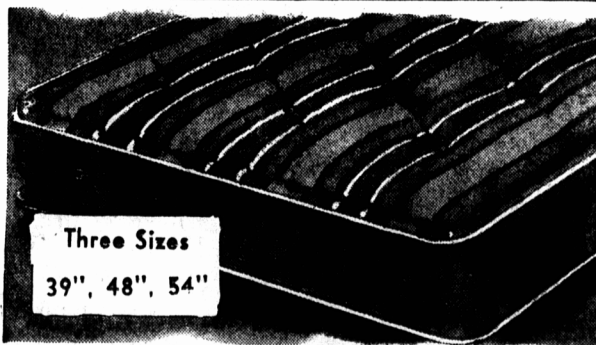

MASTERCRAFT UNIVERSAL VARNISH

HOME AND COTTAGE SET, Quart **1.09**

EATON'S BUDGET PLAN AND BUDGET COUPONS TERMS ARE AVAILABLE WITH

NO DOWN PAYMENT

(Minimum Purchase 15.00)

THREE PIECE METAL BED OUTFIT

Solid steel panel type, waterfall top, simulated grained walnut. Casters, spring is high riser type. Spring filled mattress.

HOME AND COTTAGE SALE PRICES:

- Size 36' Complete **44.95**
- Size 39" 48" 54" Complete **54.95**

Three Sizes
39", 48", 54"

BETTER QUALITY SPRING FILLED MATTRESSES

220 coil spring construction. Three sizes, single, three quarter and double. Layers of felt padding, taped tolled edge, air vents and turning handles.