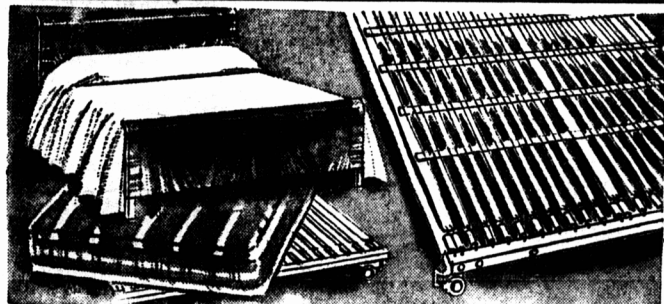

MASTERCRAFT UNIVERSAL VARNISH

HOME AND COTTAGE SET, Quart **1.09**

EATON'S BUDGET PLAN AND BUDGET COUPONS TERMS ARE AVAILABLE WITH

NO DOWN PAYMENT

(Minimum Purchase 15.00)

THREE PIECE METAL BED OUTFIT

Solid steel panel type, waterfall top, simulated grained walnut. Casters, spring is high riser type. Spring filled mattress.