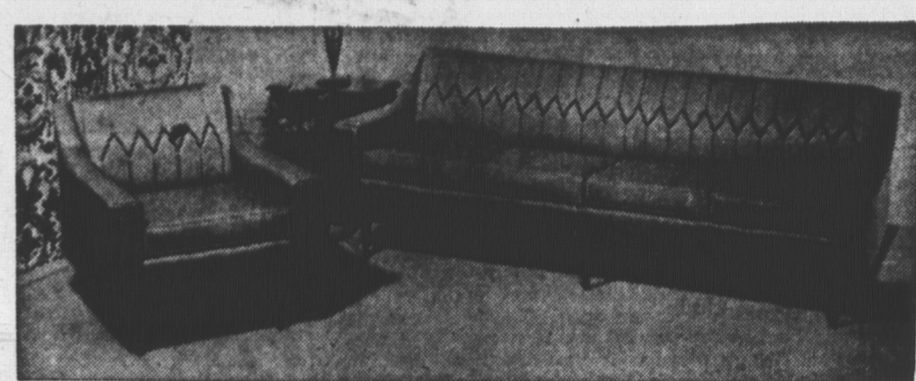

2 Pc. Chesterfield Suite

Famous Kroehler workmanship, all hardwood frames, coil spring seat deck, attractively tailored back, foam cushions, beautifully upholstered, colors tangerine, brown, beige and gold, charbrown, zippered cushions.

Regular 339.50

$279.00

FALL SALE PRICE

PICK A STYLE