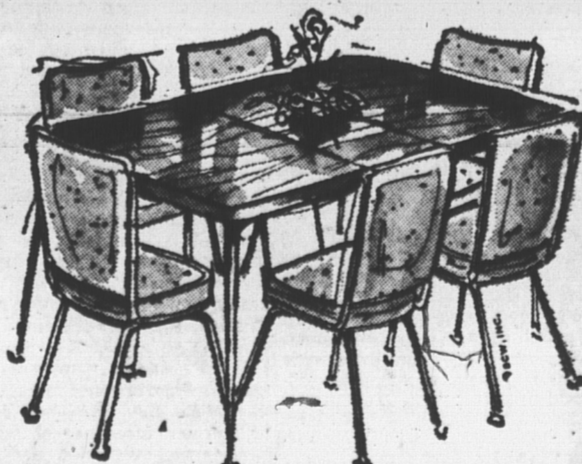

53 Pc. Kitchen Suite Ensemble

- 1 table, walnut, arborite top
- 4 chairs, beige bronztone
- 24 dinnerware pieces
- 24 silverware pieces

Price Complete **$94.50**