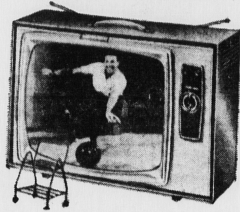

OPENING Sale

NEW STORE LOCATED
AT
156 KENT STREET
CHARLOTTETOWN

19" Portable TV with Free Stand!

SAVE 19.95

89.95

NO DOWN PAYMENT

Silvertone 23" Console TV

Was **258.88** No Down Payment

JUST ARRIVED - ADMIRAL 11" PORTABLE TV SETS 149.95

Save! 8-Transistor Portable Radio 24.88

Reg. 32.85 Value