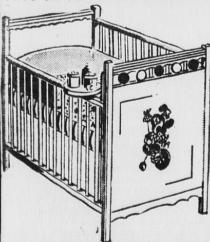

OPENING Sale

NEW STORE LOCATED
AT
156 KENT STREET
CHARLOTTETOWN

19" Portable TV with Free Stand!

SAVE 19.95

89.95

NO DOWN PAYMENT

Silvertone 23" Console TV

Was **258.88** No Down Payment

JUST ARRIVED - ADMIRAL 11" PORTABLE TV SETS 149.95

Save! 8-Transistor Portable Radio 24.88

Reg. 32.85 Value

Store Opens 9:30 Tuesday Morning, April 7th
SHOP EARLY FOR THESE OUTSTANDING DOOR OPENING SPECIALS!

BATH TOWELS

Size 22 x 44 inches

JUST 68c EACH

MODERN DECORATIVE STYLE
WASH FAST FLORAL COLORS

TWO PAIR NYLONS

FREE

To First Fifty Lady Customers
VISITING OUR NEW STORE

LADIES NYLONS

Assorted Shades

JUST 29c PAIR

MOST POPULAR SIZES
LIMIT 5 PR. PER CUSTOMER

5-Pc. Bronzefone or Chrome Suite

Reg. 89.32 **69.88**

Many other DINETTE SUITES

59.88 to 99.88

Save 57.88 When You Buy Spring-Filled MATTRESS and Matching BOX SPRING

Reg. 58.88 Each!

59.88 FOR BOTH

Baby Carriages

4-Way Convertible
36.88 No Down Payment

Opening Special! SPRING-FILLED MATTRESSES

Comfortable mattress filled with 180 resilient coil springs. Choice of 39-48 or 54" widths. Well-tufted and insulated with thick felt. Taped roll edge. Covered with a durable striped cotton ticking. Priced to fit into the most modest budget... buy at Simpsons-Sears great Opening Sale

19.88

Extra Special! SPACE SAVER DAVENOS

Save 61.37 on Hollywood Beds

49.88

69.88

Low Priced ROLL-AWAY COTS 23.77
DAY-NITER COUCHES 39.88 and 44.88
Save on **SLEEP-OR-LOUNGE, Special 188.88**

Feature Value! 3-pc. CRIB ENSEMBLE

37.66

SPRING FILLED CRIB MATTRESSES

9.99

Exclusive Design! 3-Pc. BEDROOM SUITE

169.88 No Down Payment

Many Other BEDROOM SUITES—Reg. 349.95—15% OFF!

Chest of Drawers

Single DRESSER with mirror. Reg. 34.98. **29.88** value.

SALE PRICE 29.88

8-PC. BUNK-BED OUTFITS

Big Saving On LUGGAGE

46% OFF