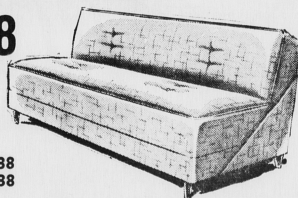

Low Priced ROLL-AWAY COTS 23.77
DAY-NITER COUCHES 39.88 and 44.88
Save on **SLEEP-OR-LOUNGE, Special 188.88**

Feature Value! 3-pc. CRIB ENSEMBLE

37.66

SPRING FILLED CRIB MATTRESSES

9.99