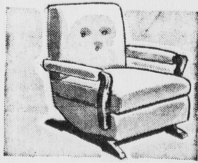

SAVE on CHAIRS

• **HOSTESS CHAIRS with arms**
STORE OPENING SALE **15.88**

Your choice **9.88**

Kenmore Portable Sewing Machine

Zig-Zag Sewing Machine

Vacuum Cleaner with attachments

Kenmore 2-Brush Floor Polisher

feature value! 3-Room Ensembles, Total 70 Pieces!

- 14-pc. Living Room Ensemble
- 12-pc. Bedroom Ensemble
- 44-pc. Kitchen Ensemble

$ 469

NO DOWN PAYMENT
Only $16 Monthly

COMPOSITION OF ENSEMBLES:

Living Room	Bedroom
• 2-pc. chesterfield suite	• 3-pc. bedroom suite
• 2 step tables	• Spring-filled mattress
• 1 cocktail table	• Matching box spring
• 1 magazine rack	• 2 soft pillows
• 1 hostess chair	• 2 button lamps
• 3 footstools	• 1 bedspread
• 2 sofa cushions	• 2 bedroom mats
• 2 table lamps	
	Kitchen
	• 5-pc. dinette suite
	• 39-pc. Melmac set

3-pc. bedroom suite ... 54" bookcase bed, chest of drawers and 6-drawer double dresser. IR walnut or mocha finish for only **109.88**

5-pc. dinette suite ... extension table with Armoire top and four chairs with vinyl covers ... for only **59.88**

SHOP AND SAVE THE CATALOGUE WAY NOW LOCATED AT 156 KENT STREET

PHONE 892-1251