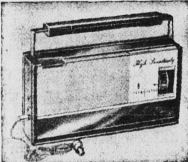

OPENING Sale

NEW STORE LOCATED
AT
156 KENT STREET
CHARLOTTETOWN

19" Portable TV with Free Stand!

SAVE 19.95

89.95

NO DOWN PAYMENT

Silvertone 23" Console TV

Was **258.88** No Down Payment

JUST ARRIVED - ADMIRAL 11" PORTABLE TV SETS 149.95

Save! 8-Transistor Portable Radio 24.88

Reg. 32.85 Value

Store Opens 9:30 Tuesday Morning, April 7th
SHOP EARLY FOR THESE OUTSTANDING DOOR OPENING SPECIALS!

BATH TOWELS

Size 22 x 44 inches

JUST 68c EACH

MODERN DECORATIVE STYLE
WASH FAST FLORAL COLORS

TWO PAIR NYLONS

FREE

To First Fifty Lady Customers
VISITING OUR NEW STORE

LADIES NYLONS

Assorted Shades

JUST 29c PAIR

MOST POPULAR SIZES
LIMIT 5 PR. PER CUSTOMER

5-Pc. Bronzefone or Chrome Suite

Reg. 89.32 **69.88**

Many other DINETTE SUITES

59.88 to 99.88

Save 57.88 When You Buy Spring-Filled MATTRESS and Matching BOX SPRING

Reg. 58.88 Each!

59.88 FOR BOTH

Baby Carriages

4-Way Convertible
36.88 No Down Payment

Opening Special! SPRING-FILLED MATTRESSES

Comfortable mattress filled with 180 resilient coil springs. Choice of 39-48 or 54" widths. Well-tufted and insulated with thick felt. Taped roll edge. Covered with a durable striped cotton ticking. Priced to fit into the most modest budget... buy at Simpsons-Sears great Opening Sale

19.88

Extra Special! SPACE SAVER DAVENOS

Save 61.37 on Hollywood Beds

49.88

69.88

Low Priced ROLL-AWAY COTS 23.77
DAY-NITER COUCHES 39.88 and 44.88
Save on **SLEEP-OR-LOUNGE, Special 188.88**

Feature Value! 3-pc. CRIB ENSEMBLE

37.66

SPRING FILLED CRIB MATTRESSES

9.99

Exclusive Design! 3-Pc. BEDROOM SUITE

169.88 No Down Payment

Many Other BEDROOM SUITES—Reg. 349.95—15% OFF!

Chest of Drawers

Single DRESSER with mirror. Reg. 34.98. **29.88** value.

SALE PRICE 29.88

8-PC. BUNK-BED OUTFITS

Big Saving On LUGGAGE

46% OFF