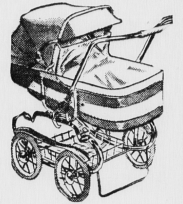

Reg. 58.88 Each!

59.88 FOR BOTH

Baby Carriages

4-Way Convertible
36.88 No Down Payment

Opening Special! SPRING-FILLED MATTRESSES

Comfortable mattress filled with 180 resilient coil springs. Choice of 39-48 or 54" widths. Well-tufted and insulated with thick felt. Taped roll edge. Covered with a durable striped cotton ticking. Priced to fit into the most modest budget... buy at Simpsons-Sears great Opening Sale

19.88

Extra Special! SPACE SAVER DAVENOS

Save 61.37 on Hollywood Beds

49.88

69.88